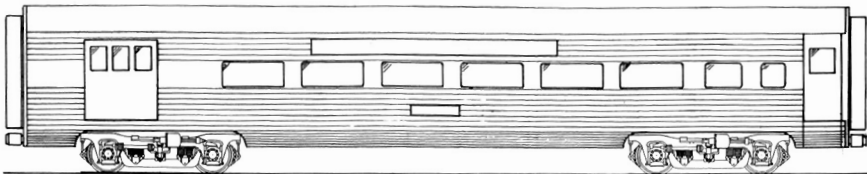

70' Comb. Baggage-Coach
3021 Santa Fe.....$15.00
3022 New York Cen... 15.00