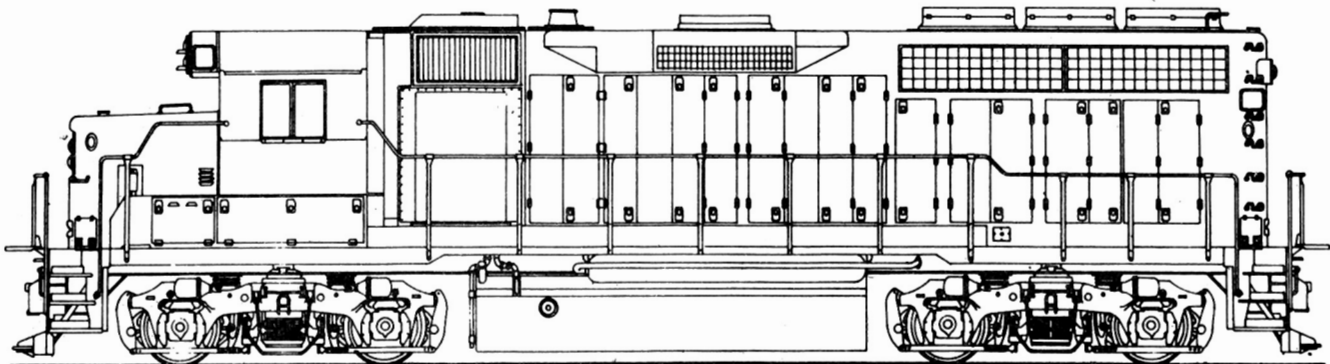

Prices are for either unpainted or for standard paint colors only. Please specify if for scale or high-rail use. Couplers furnished are the X2F type.

**EMD GP-40 3000 HP.**

Powered Units have all eight wheels driven. See next page for description. Overall dimensions are 11.00" x 2.75" x 1.88". Plastic superstructure and floor with metal underframe and trucks.