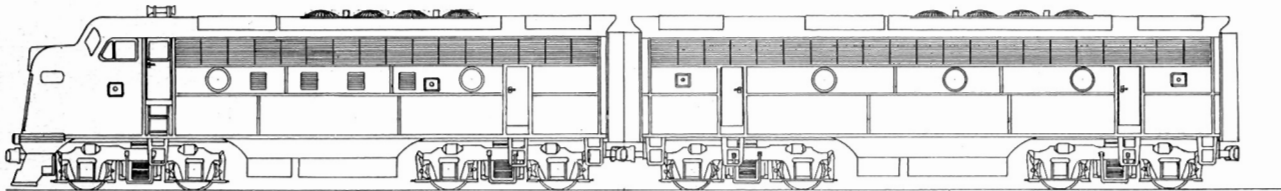

EMD F-9 Diesel Locomotive

Units have plastic superstructure, metal floor, die cast trucks, NMRA X2F couplers, MHP diaphragms, Pittman DC-77 meter per powered truck, r-t-r.

2501 Santa Fe A-unit, dummy...$14.00	2551 Santa Fe B-unit, dummy...$11.00
2502 N Y C A-unit, dummy..... 14.00	2552 N Y C B-unit, dummy..... 11.00
2511 Santa Fe A-unit, 1 pow tr.26.50	2561 Santa Fe B-unit, 1 pow tr 23.50
2512 N Y C A-unit, 1 pow truck 26.50	2562 N Y C B-unit, 1 pow truck 23.50
2521 Santa Fe A-unit,2 pow tr. 39.00	2571 Santa Fe B-unit,2 pow tr. 36.00
2522 N Y C A-unit, 2 pow truck 39.00	2572 N Y C B-unit, 2 pow truck 36.00