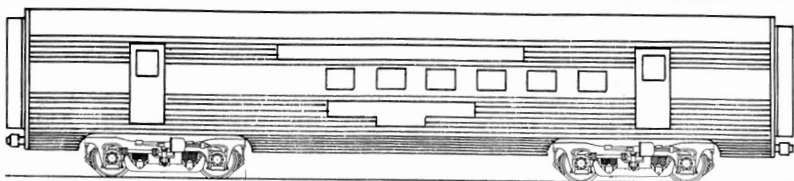

PASSENGER CARS

60' Mail Car
3001 Santa Fe.....$13.50
3002 New York Cen... 13.50