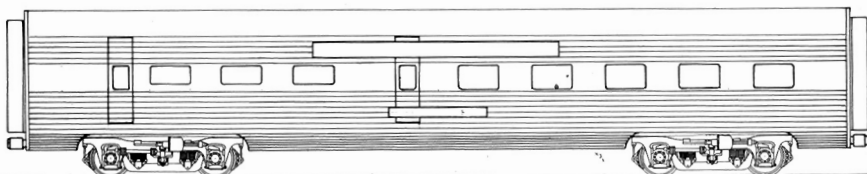

70' Dining Car
3041 Santa Fe.....$15.00
3042 New York Cen... 15.00