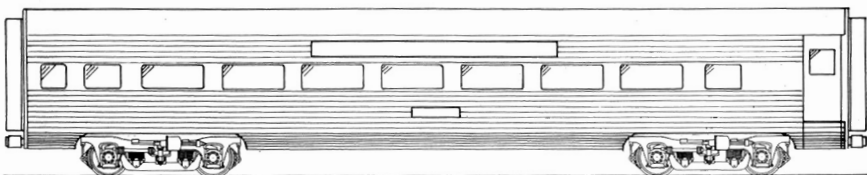

70' Coach Car
3031 Santa Fe.....$15.00
3032 New York Cen... 15.00