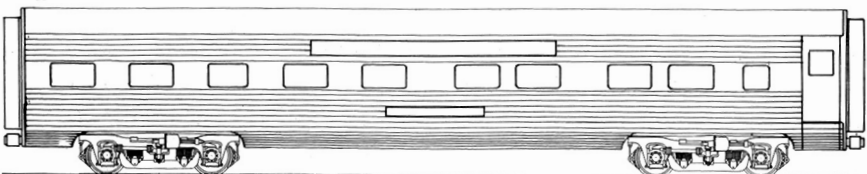

70' Sleeping Car
3051 Pullman (ATSF) $15.00
3052 Pullman (NYC).. 15.00