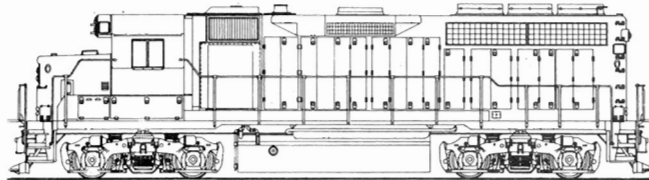

EMD GP-40 Diesel Locomotive

Units have plastic superstructure & floor, metal underframe, die-cast trucks, NMRA couplers, Pittman DC-77 meter per powered truck, r-t-r.

2601 Santa Fe, dummy unit.....\$14.50
2602 New York Cen, dummy unit. 14.50
2611 Santa Fe, 1 pow. truck... 27.00
2612 New York Cen, 1 pow truck 27.00
2621 Santa Fe, 2 pow trucks... 39.50
2622 New York Cen,2 pow trucks 39.50